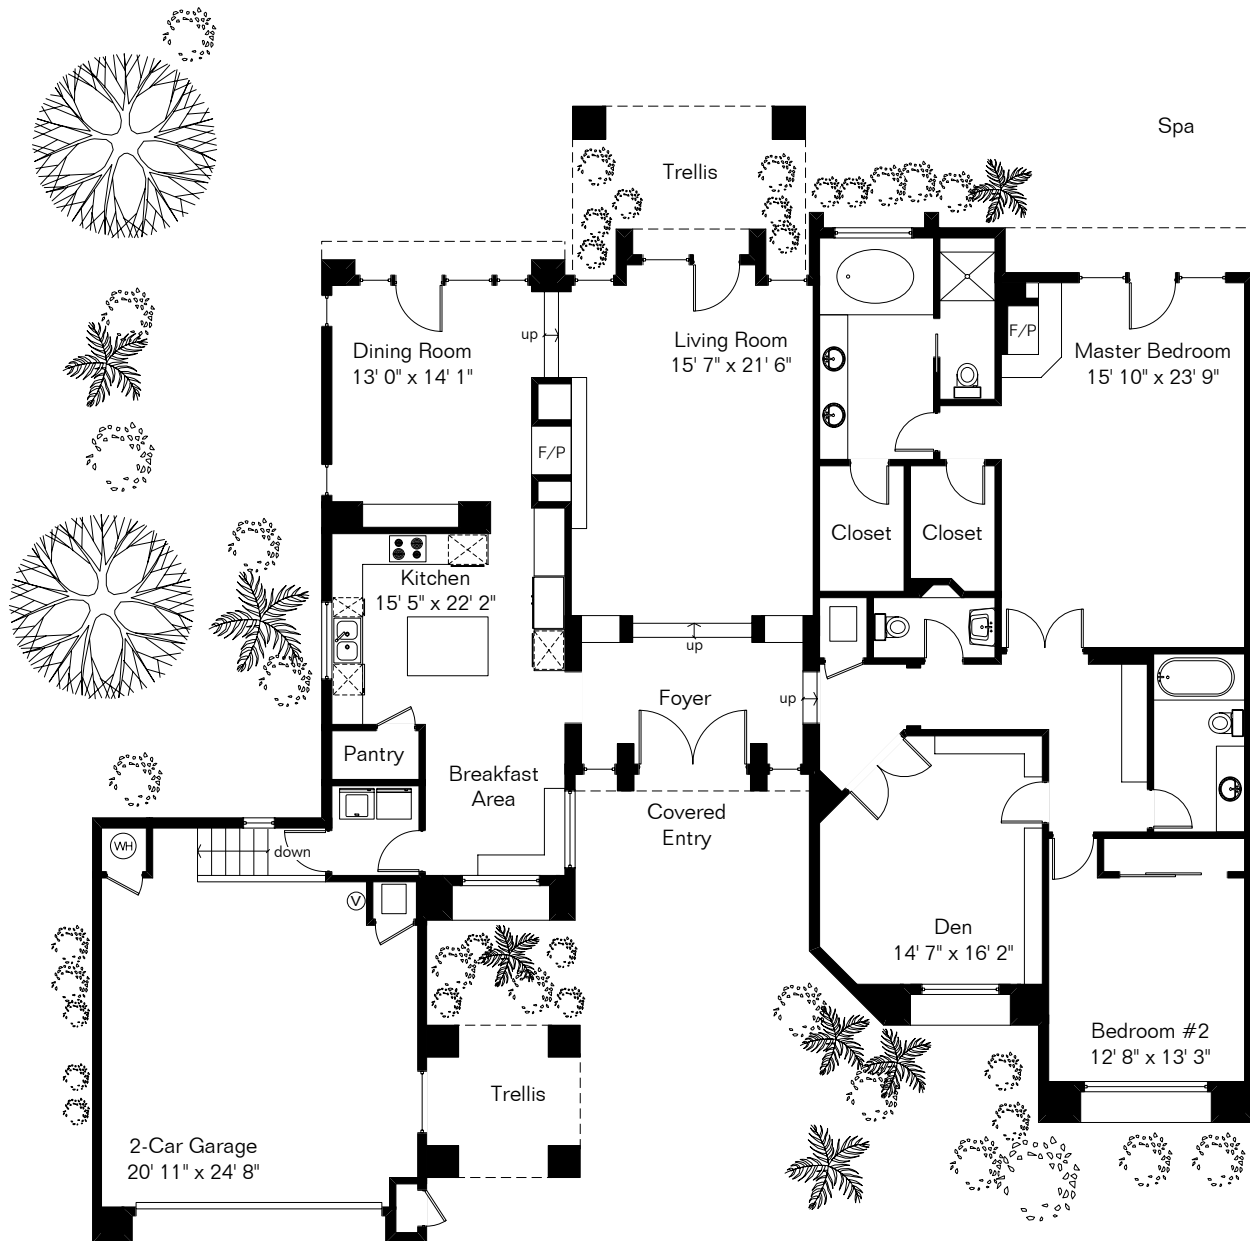

The square footages and room size information are deemed to be reliable but are not guaranteed and should be independently verified.

# 5011 E Calle Brillante

Site Visit August 2013

0 ft. 6 ft. 10 ft. 20 ft.

Living Area 2,707 Sq Ft  
Garage 535 Sq Ft

Copyright 2013 Floor Plans First! LLC  
All Rights Reserved.

[www.FloorPlansFirst.com](http://www.FloorPlansFirst.com)